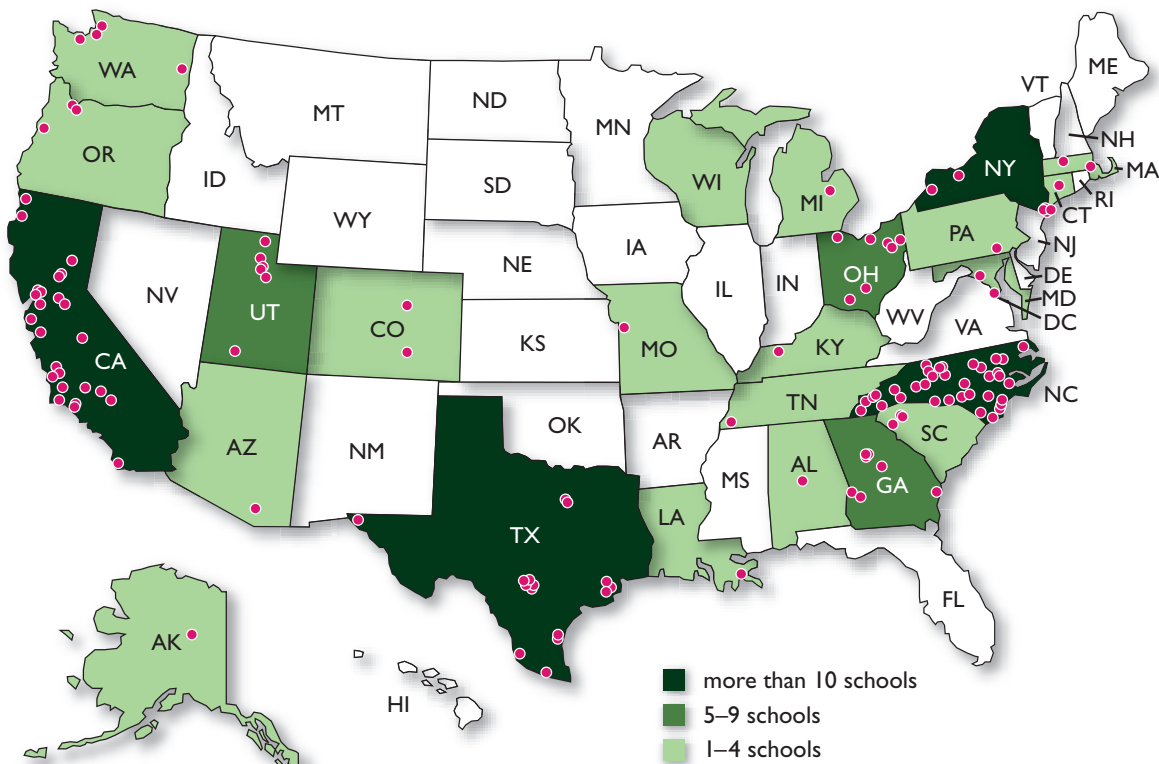

Early College High School Initiative

Early College High Schools

Since 2002, the partner organizations of the Early College High School Initiative have started or redesigned almost 160 schools in 24 states.

Through the initiative's continued efforts, the partners will ultimately open about 250 small schools, serving over 100,000 students annually.

ALABAMA

Selma Early College High School

Selma, AL
Year Opened: 2004
Postsecondary Partners: Alabama A&M University, Tuskegee University, Wallace Community College
Intermediary: SECME, Inc.